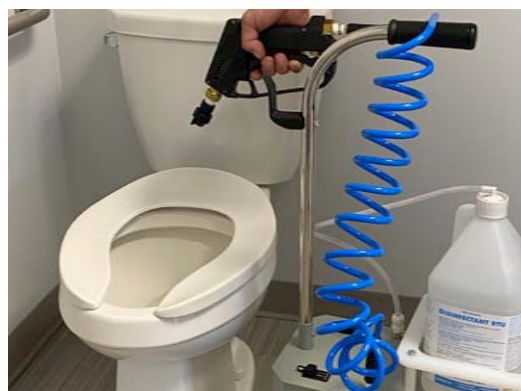

Locally Manufactured

The GM Protect Mister is designed and manufactured in Barrie, Ontario.

Specifications

Pressure	100 PSI
Solution spray rate	.05 gpm
Continuous spray time (one battery & charge)	8 hours
Voltage	12 volts
Wheels	2.5 inches
Sound level	30 dBA
Weight including battery	38 lbs
Warranty Parts & Labour	1 year
Dimensions (W x L x H)	8.5" x 17.5" x 35.5"